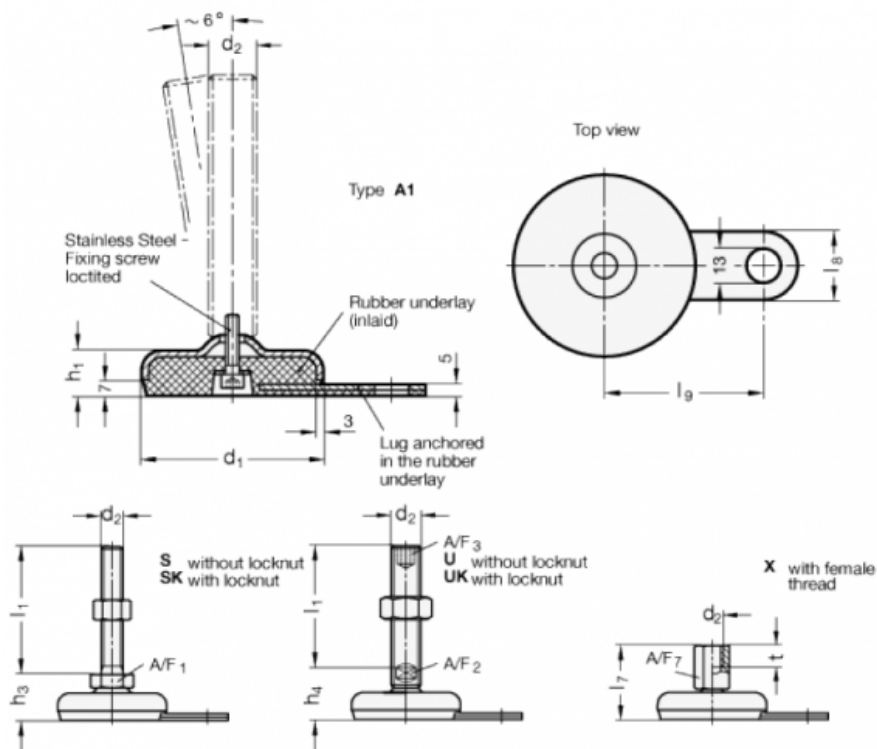

# Data Sheet

Article number: 203260M840A1SK

Description: E+G levelling foot  
GN 32-60-M8-40-A1-SK

Note: SK With nut, External hexagon at the bottom

## Measures

|      |   |    |
|------|---|----|
| A/F1 | = | 17 |
| d1   | = | 60 |
| d2   | = | M8 |
| h1   | = | 19 |
| h3   | = | 27 |
| l1   | = | 40 |
| l8   | = | 25 |
| l9   | = | 50 |